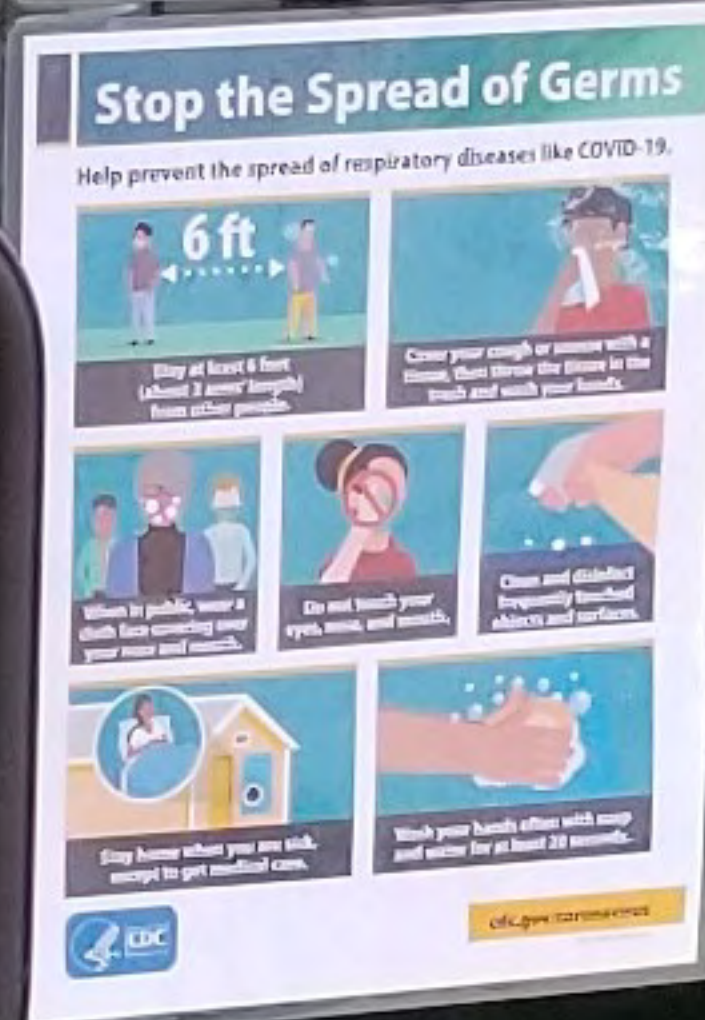

NEW BELGIUM.

**TABLE SERVICE
ONLY
MUST BE SEATED
BY 6TH ALLEY
STAFF**

**NO WALK-UP
SERVICE
AVAILABLE AT
6TH ALLEY BAR**

**MUST SEAT ENTIRE
PARTY AT ONE TIME**

MAX PARTY SIZE 8

**NO ADDITIONAL GUESTS
ADDED TO THE TABLES**