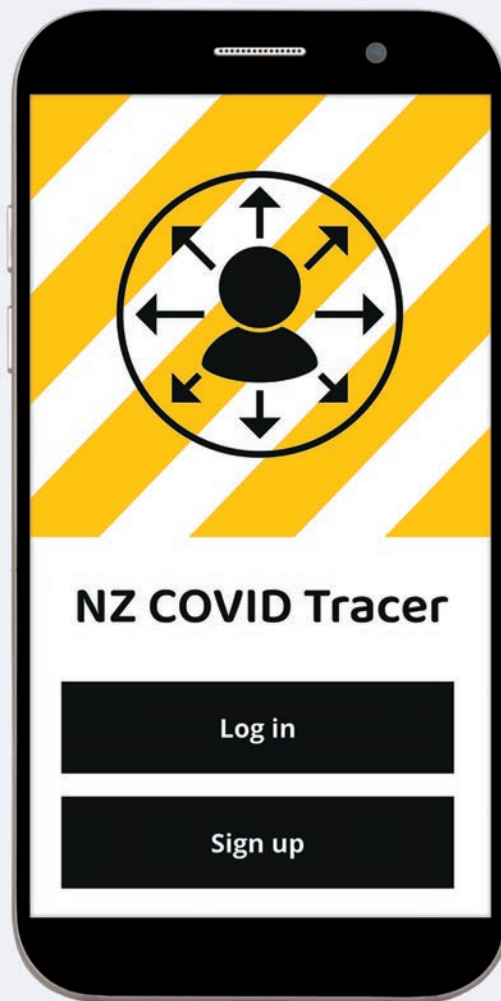

Be kind

Please be patient with our staff and others,
while we deliver this service for you.

Thank you for your support.

New Zealand Government

Unite
against
COVID-19

Download NZ COVID Tracer

New Zealand's official contact tracing app

NZ COVID Tracer helps you keep a digital diary of where you've been and when you were there. This helps to protect yourself, your whānau, and your community by allowing us to quickly reach people who may have been exposed to COVID-19.

Search **NZ COVID Tracer** app now:

Unite
against
COVID-19

One at a time in our store please

We are currently operating a strict 'one-in, one-out' policy.

For your own safety, please be sure to **keep 2 metres apart**, especially while you queue outside.